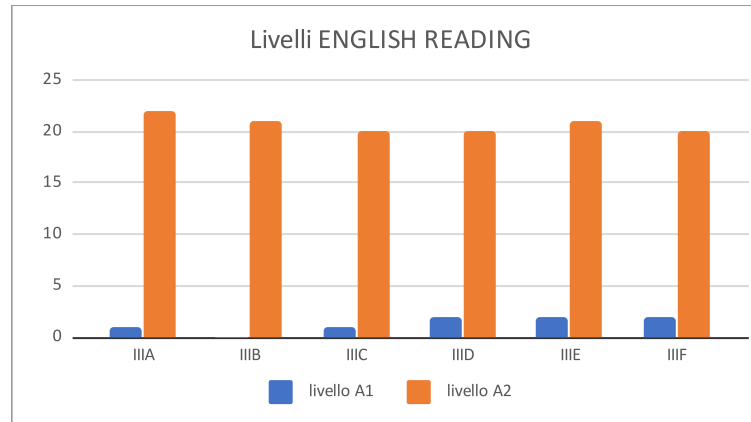

PROVA INVALSI SECONDARIA 2017-18

Livelli ENGLISH READING

CLASSI	livello A1	livello A2
IIIA	1	22
IIIB	0	21
IIIC	1	20
IIID	2	20
IIIE	2	21
IIIF	2	20

Livelli ENGLISH LISTENING

CLASSI	livello A1	livello A2
IIIA	1	22
IIIB	1	20
IIIC	2	19
IIID	3	19
IIIE	5	18
IIIF	3	19